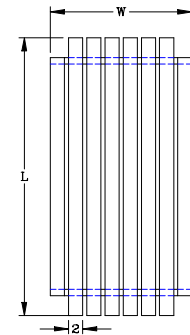

THE BLOCKS THAT MADE BOOS FAMOUS

Kitchen Island Bar (Model KIB)

FEATURES:

- * Solid Hard Rock Maple
- * 1-3/4" Thick Edge Grain Work Surface
- * Finished with Penetrating Oil
- * 8" Drop Leaf with 2" Radius Corners
- * Wood Utensil Drawer (Standard)
- * Colored Base Options (See Price List)
- * Stand 36" O.A.H.
- * Shipped knocked-down, easy - to - assemble
- * Ships in 4 Cartons

Model	Size	Wt
KIB01-O	48"X32"	138
KIB02-O	60"X32"	165
KIB03-O	48"X38"	165
KIB04-O	60"X38"	207

Size with Drop Leaf
in Upright Position

MATERIAL:

Top: Laminated Hard Rock Maple
Legs: Hard Rock Maple

John Boos & Co