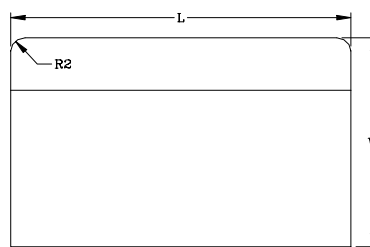

THE BLOCKS THAT MADE BOOS FAMOUS

Kitchen Island Bar (Model KIB)

FEATURES:

- * Solid Hard Rock Maple
- * 1-3/4" Thick Edge Grain Work Surface
- * Finished with Penetrating Oil
- * 8" Drop Leaf with 2" Radius Corners
- * Wood Utensil Drawer (Standard)
- * Colored Base Options (See Price List)
- * Stand 36" O.A.H.
- * Shipped knocked-down, easy - to - assemble
- * Ships in 4 Cartons

Model	Size	Wt
KIB01-O	48"X32"	138
KIB02-O	60"X32"	165
KIB03-O	48"X38"	165
KIB04-O	60"X38"	207

Size with Drop Leaf
in Upright Position

MATERIAL:

Top: Laminated Hard Rock Maple
Legs: Hard Rock Maple

John Boos & Co