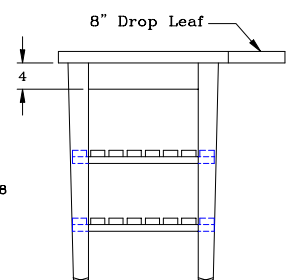

THE BLOCKS THAT MADE BOOS FAMOUS

Kitchen Island Bar (Model KIB)

FEATURES:

- * Solid Hard Rock Maple
- * 1-3/4" Thick Edge Grain Work Surface
- * Finished with Penetrating Oil
- * 8" Drop Leaf with 2" Radius Corners
- * Wood Utensil Drawer (Standard)
- * Colored Base Options (See Price List)
- * Stand 36" O.A.H.
- * Shipped knocked-down, easy - to - assemble
- * Ships in 4 Cartons

Model	Size	Wt
KIB01-O	48"X32"	138
KIB02-O	60"X32"	165
KIB03-O	48"X38"	165
KIB04-O	60"X38"	207

Size with Drop Leaf
in Upright Position

MATERIAL:

Top: Laminated Hard Rock Maple
Legs: Hard Rock Maple

John Boos & Co