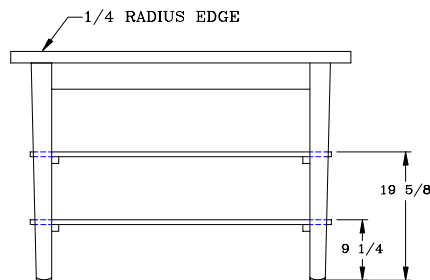

THE BLOCKS THAT MADE BOOS FAMOUS

Kitchen Island Bar (Model KIB)

FEATURES:

- * Solid Hard Rock Maple
- * 1-3/4" Thick Edge Grain Work Surface
- * Finished with Penetrating Oil
- * 8" Drop Leaf with 2" Radius Corners
- * Wood Utensil Drawer (Standard)
- * Colored Base Options (See Price List)
- * Stand 36" O.A.H.
- * Shipped knocked-down, easy - to - assemble
- * Ships in 4 Cartons

Model	Size	Wt
KIB01-O	48"X32"	138
KIB02-O	60"X32"	165
KIB03-O	48"X38"	165
KIB04-O	60"X38"	207

Size with Drop Leaf
in Upright Position

MATERIAL:

Top: Laminated Hard Rock Maple
Legs: Hard Rock Maple

John Boos & Co